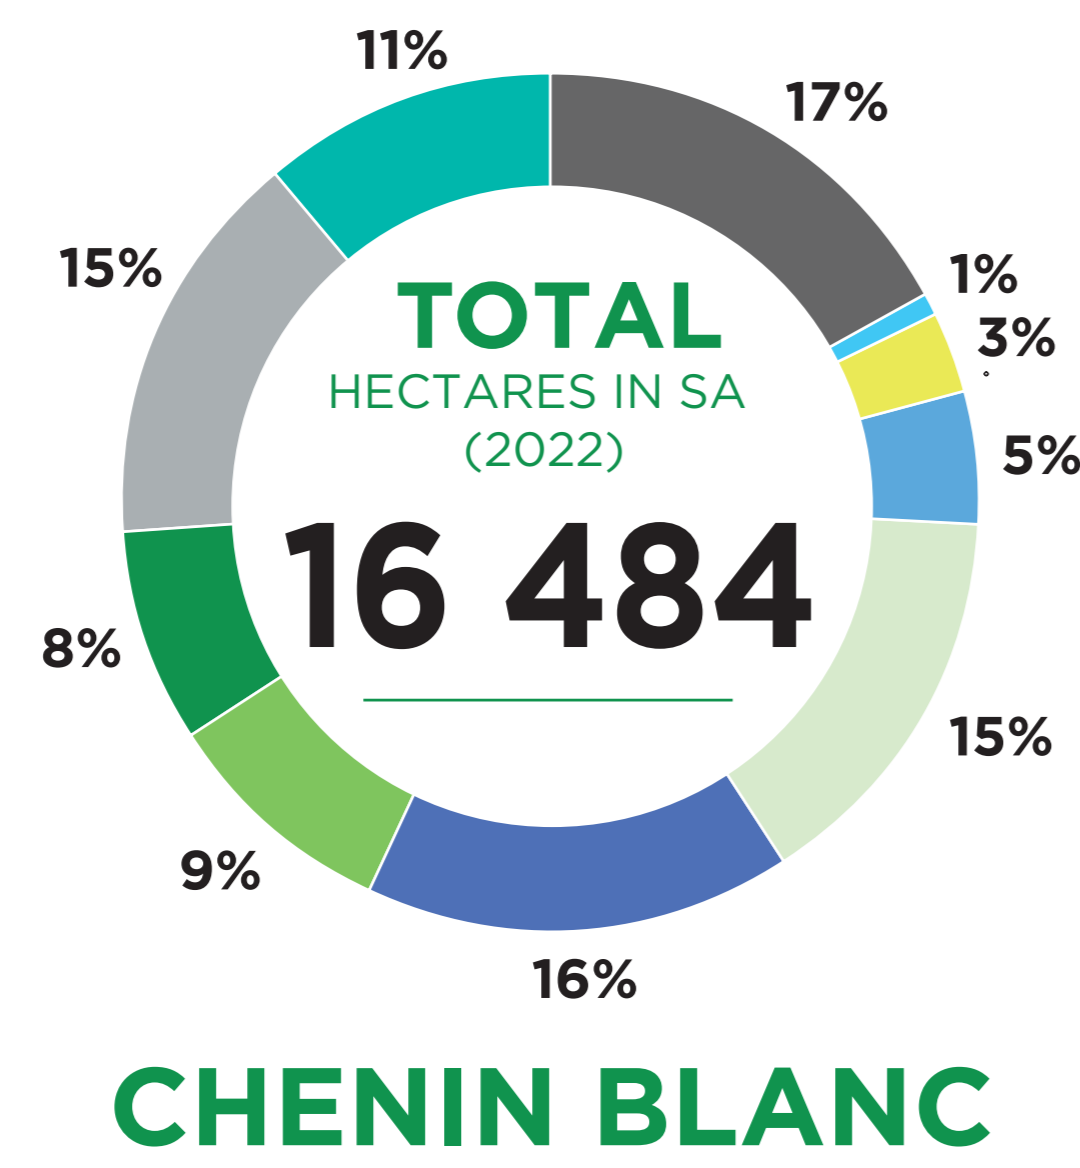

● Bredekloof
 ● Cape South Coast
 ● Cape Town
 ● Klein Karoo
 ● Northern Cape
 ● Olifants River
 ● Paarl
 ● Robertson
 ● Stellenbosch
 ● Swartland
 ● Worcester

WHITE CULTIVARS

RED CULTIVARS