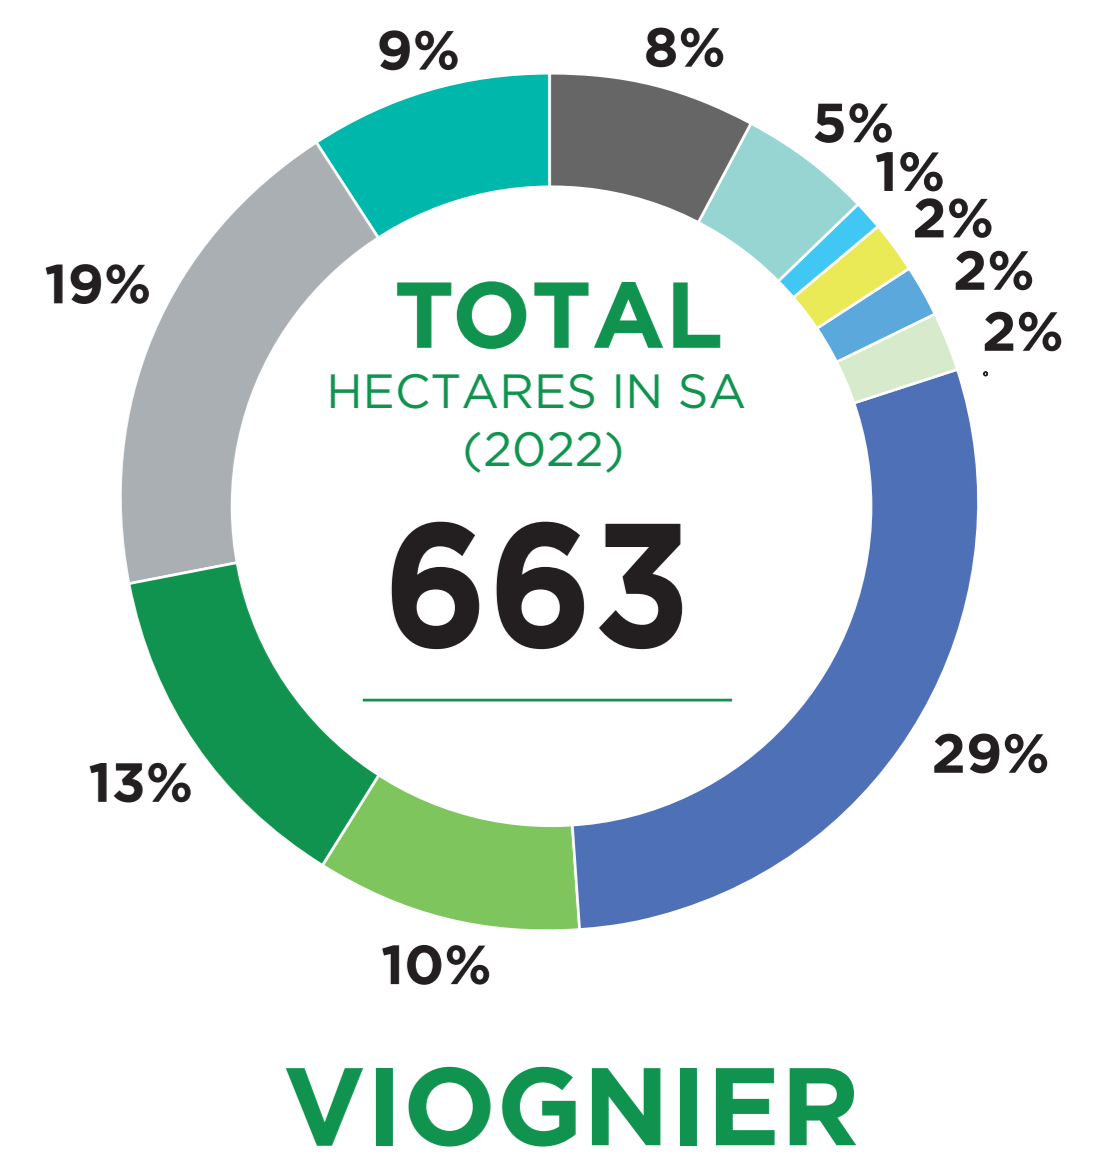

● Bredekloof
 ● Cape South Coast
 ● Cape Town
 ● Klein Karoo
 ● Northern Cape
 ● Olifants River
 ● Paarl
 ● Robertson
 ● Stellenbosch
 ● Swartland
 ● Worcester

WHITE CULTIVARS

RED CULTIVARS