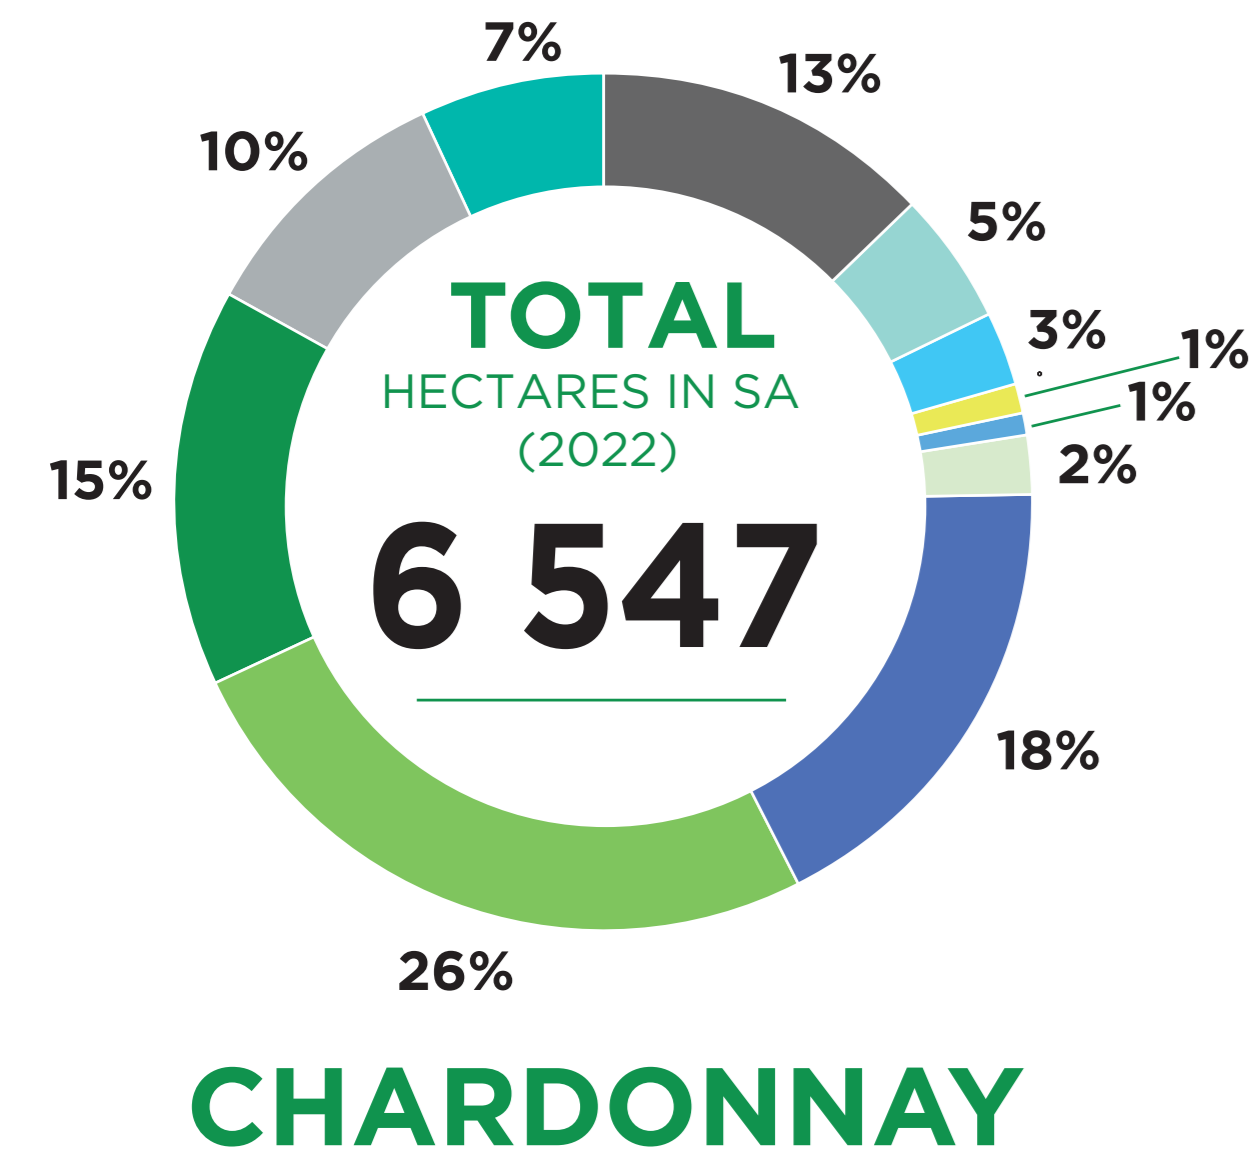

● Bredekloof
 ● Cape South Coast
 ● Cape Town
 ● Klein Karoo
 ● Northern Cape
 ● Olifants River
 ● Paarl
 ● Robertson
 ● Stellenbosch
 ● Swartland
 ● Worcester

WHITE CULTIVARS

RED CULTIVARS